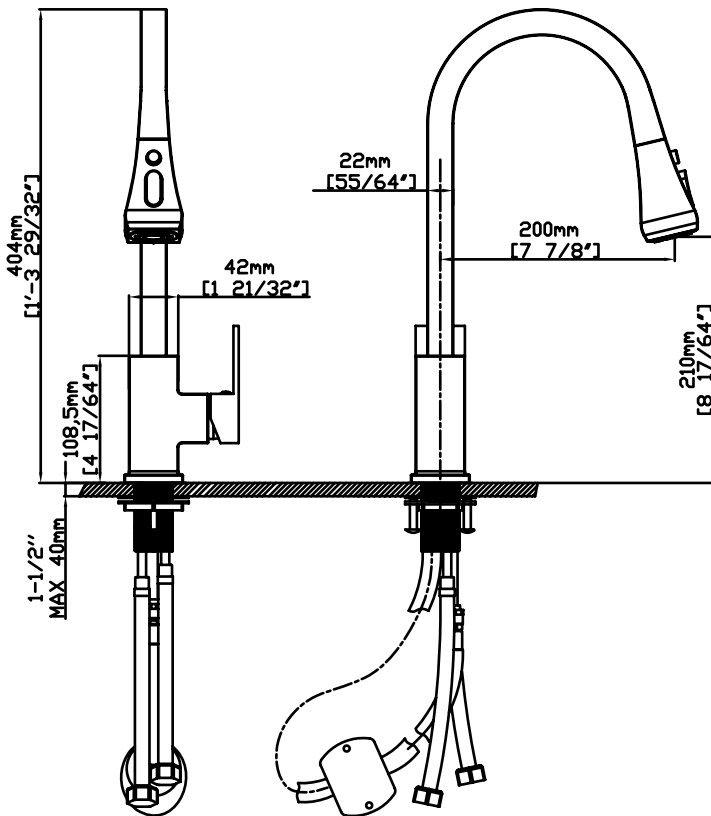

Warranty:

- Lifetime Limited Warranty